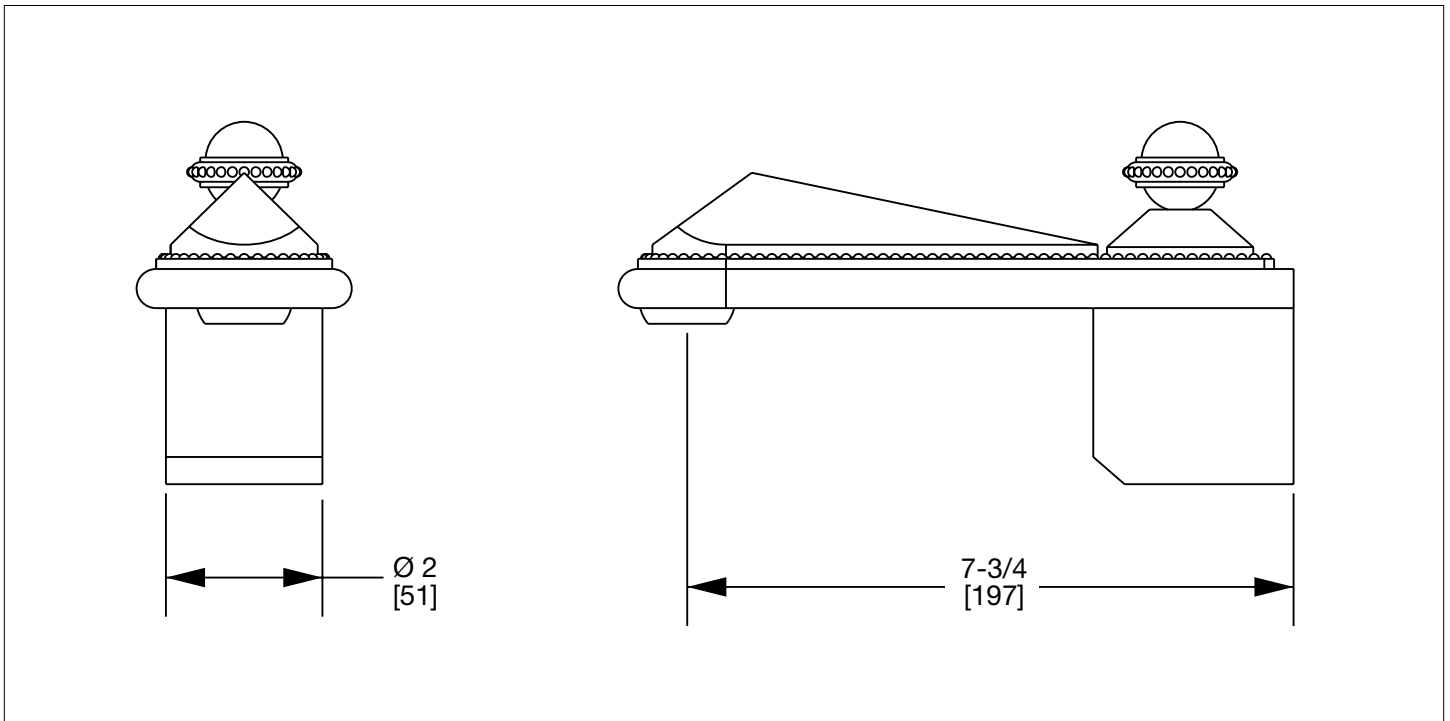

The measurements shown are for reference only. Products and specifications shown are subject to change without notice.

Rev A