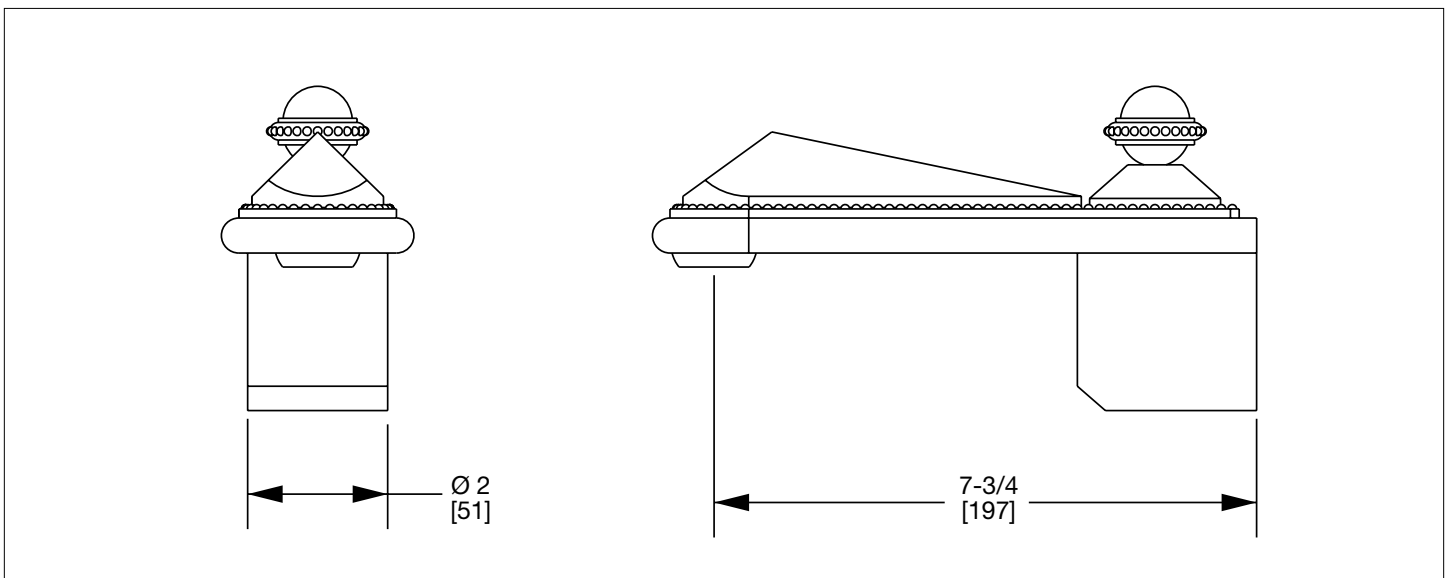

AVAILABLE SEMIPRECIOUS INSERTS

RKCR Rock Crystal	RSQU Rose Quartz	AMET Amethyst

The measurements shown are for reference only. Products and specifications shown are subject to change without notice.

Rev A