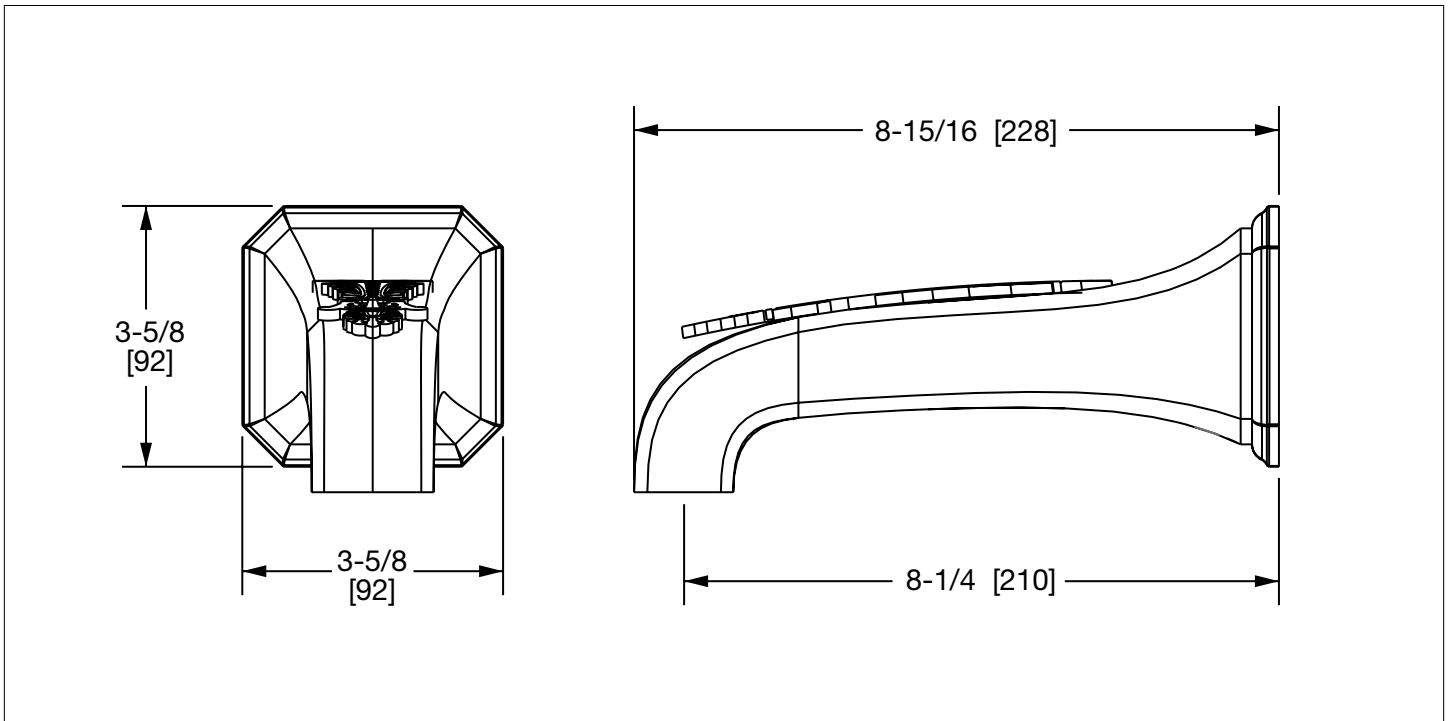

The measurements shown are for reference only. Products and specifications shown are subject to change without notice.

Rev A