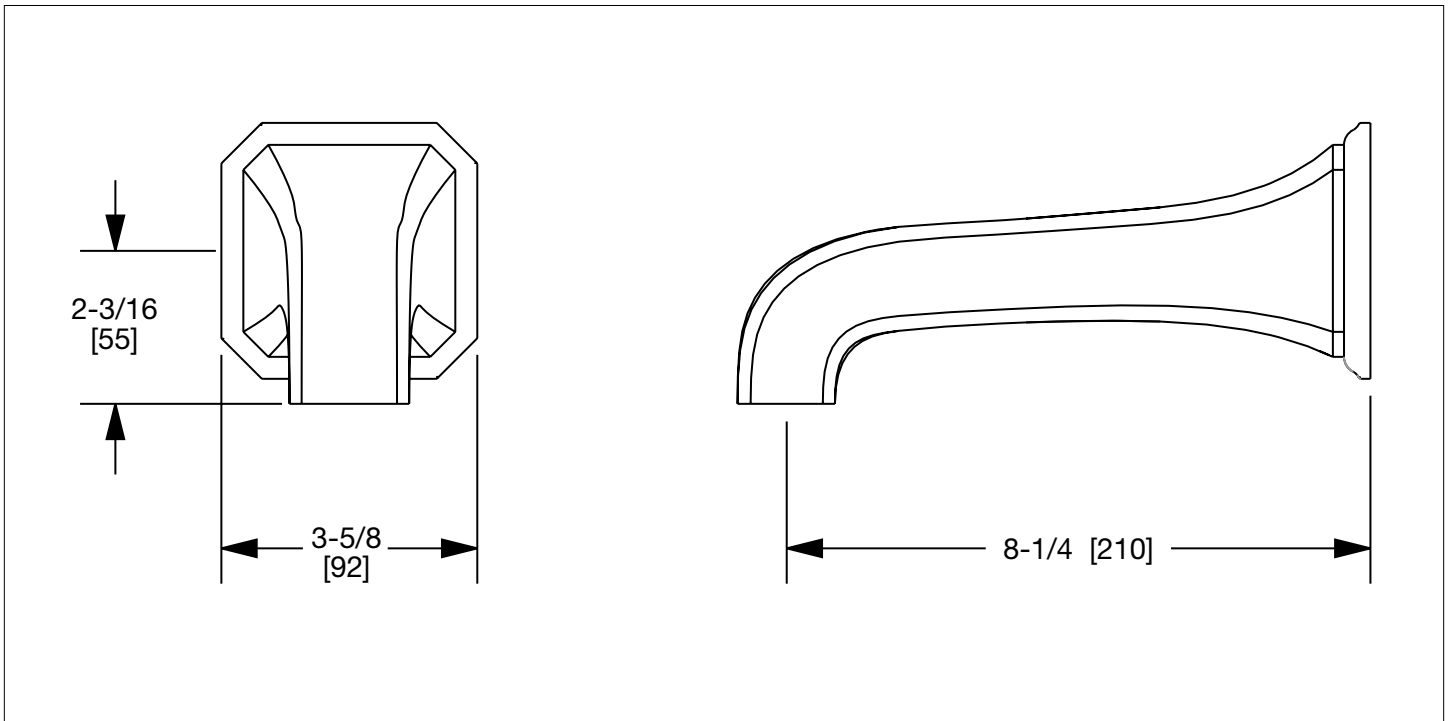

The measurements shown are for reference only. Products and specifications shown are subject to change without notice.

Rev A