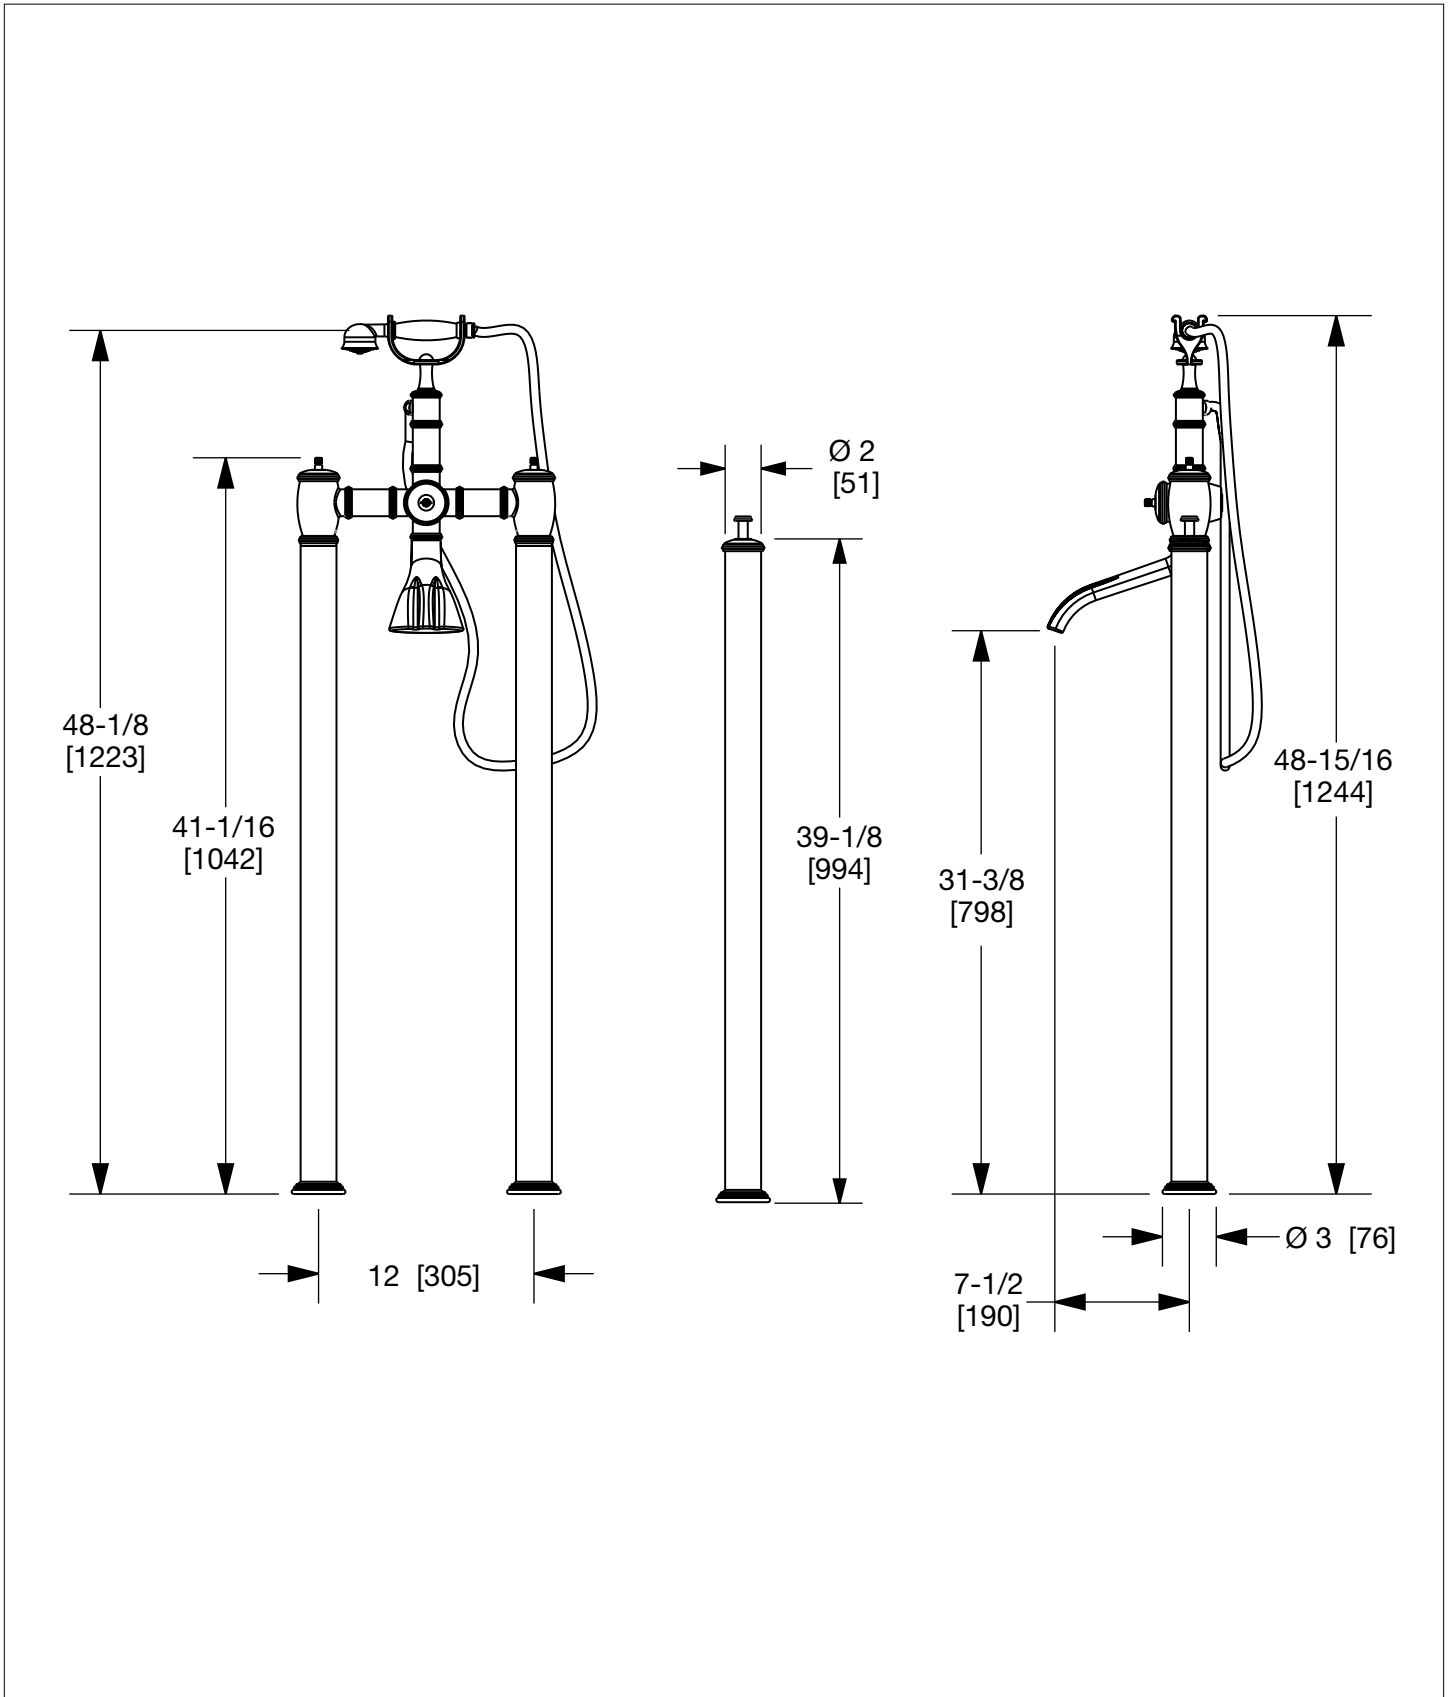

SHERLE WAGNER INTERNATIONAL

Ribbon & Reed Lever Exposed Tub Set with Free Standing Waste Assembly 0912XT-S-01-WASTE-XX

The measurements shown are for reference only. Products and specifications shown are subject to change without notice.

Rev A