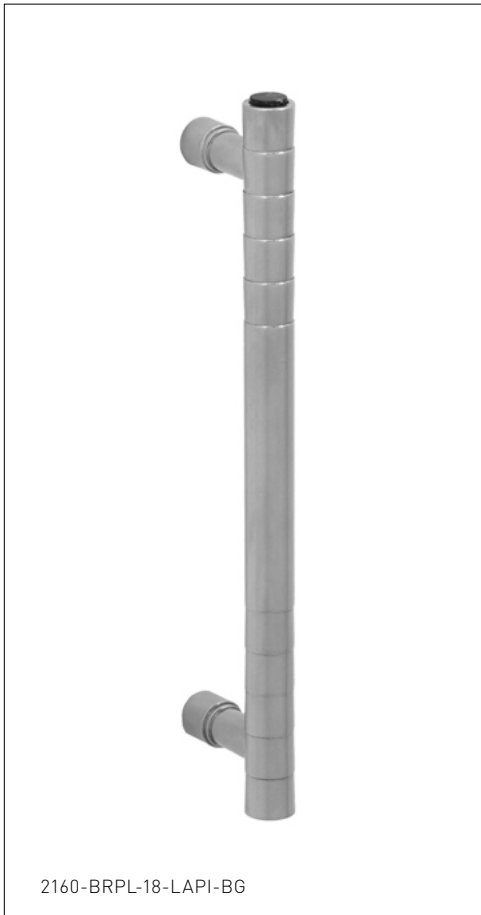

SHERLE WAGNER INTERNATIONAL

STONE INSERT KEYSTONE 18" APPLIANCE/ENTRY PULL (15" C/C) 2160-BRPL-18-XXXX-XX

PRODUCT FEATURES

- o Available in all Sherle Wagner International finishes
- o Solid brass/bronze construction
- o Includes mounting hardware
- o Refer to stone chart for standard stone insert, contact sales associate for custom stone options