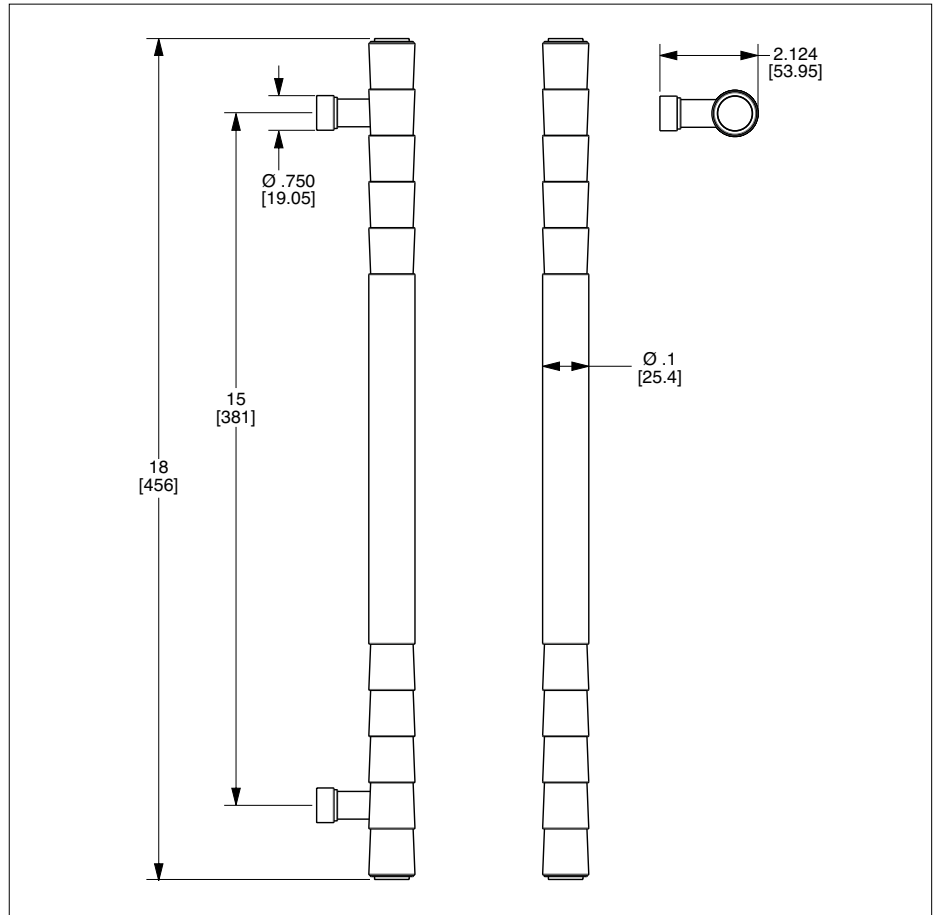

SHERLE WAGNER INTERNATIONAL

STONE INSERT KEYSTONE 18" APPLIANCE/ENTRY PULL (15" C/C) 2160-BRPL-18-XXXX-XX

PRODUCT FEATURES

- o Available in all Sherle Wagner International finishes
- o Solid brass/bronze construction
- o Includes mounting hardware
- o Refer to stone chart for standard stone insert, contact sales associate for custom stone options

The measurements shown are for reference only. Products and specifications shown are subject to change without notice.

Rev D