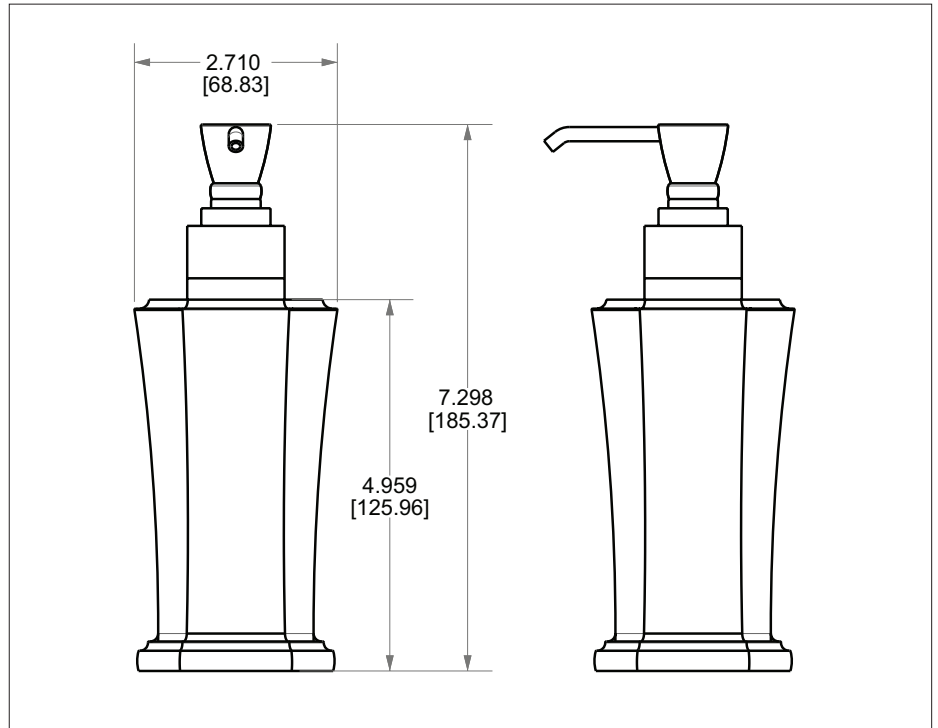

SHERLE WAGNER INTERNATIONAL

HARRISON CERAMIC SOAP PUMP DISPENSER 3371-XXXX-XX

PRODUCT FEATURES

- o Vitreous China
- o Available in White (WH) or Sand (SD) Finishes
- o Available in various hand painted/decorated patterns
- o Tabletop use