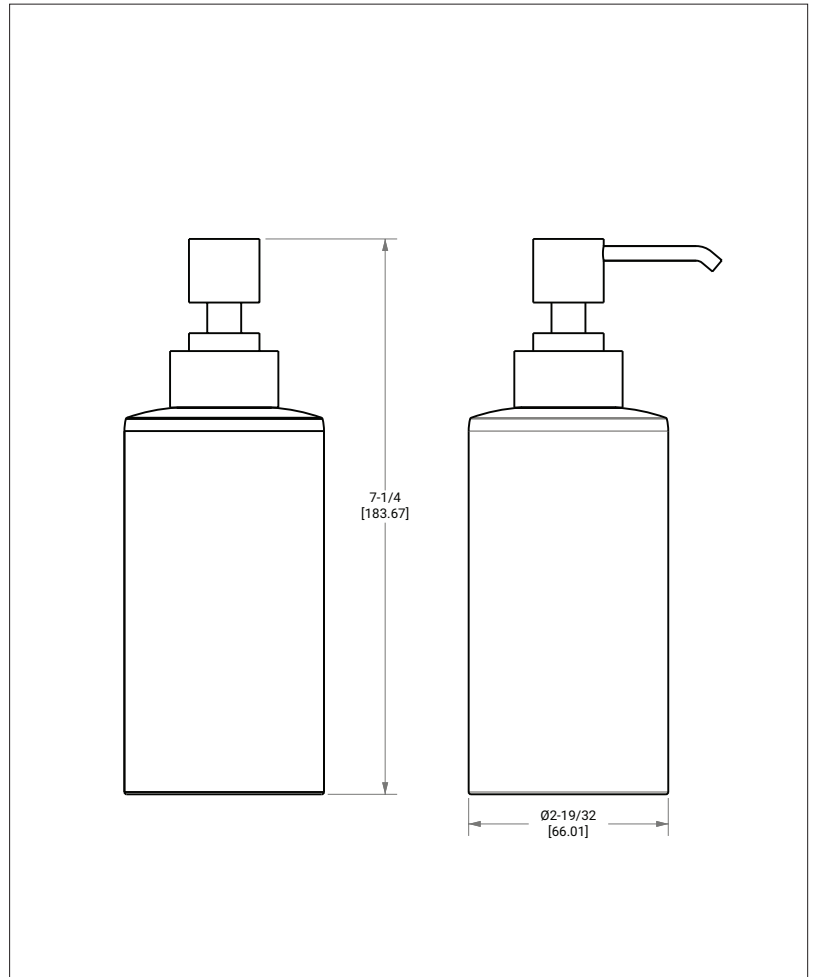

SHERLE WAGNER INTERNATIONAL

MODE CERAMIC SOAP PUMP 3380-PUMP-XXXX-XX

3380-PUMP-GR01-HP

PRODUCT FEATURES

- o Available in all Sherle Wagner International finishes
- o Construction: Glazed Ceramic
- o Vitreous China
- o Tabletop use
- o Available in any color combination, contact SWI representative for details