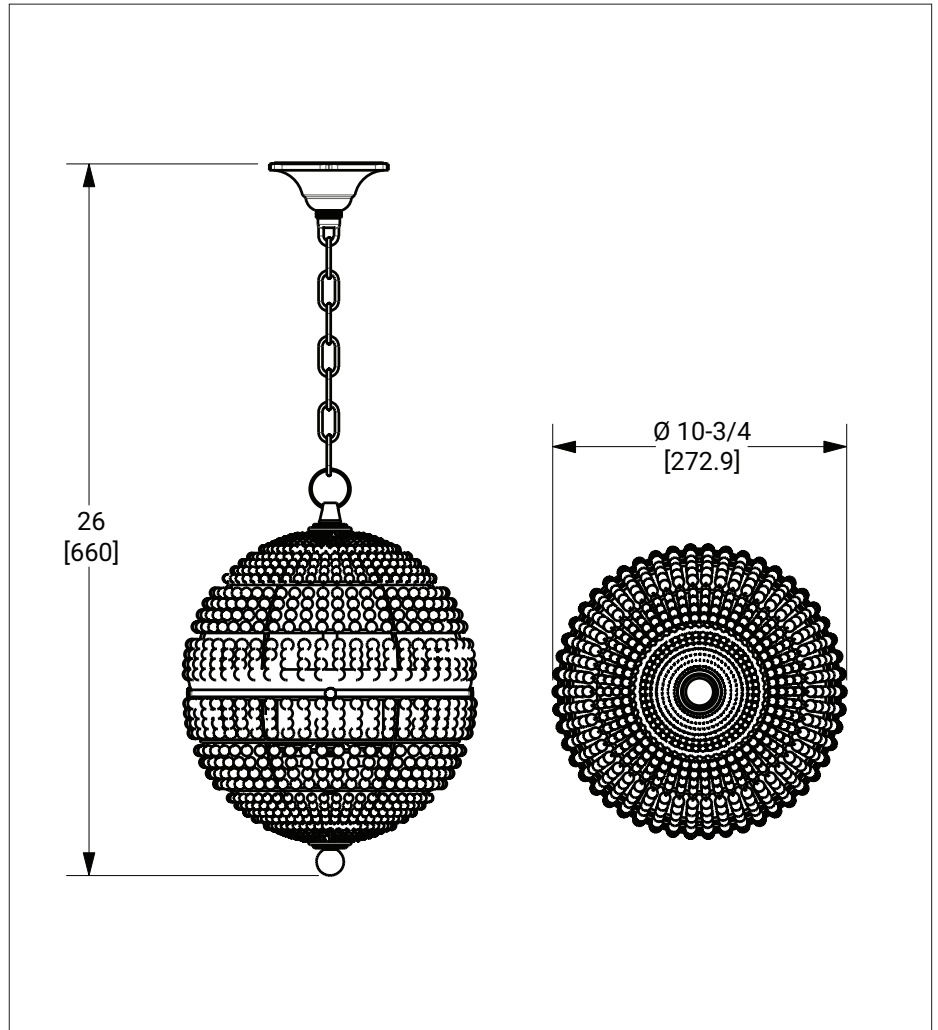

SHERLE WAGNER INTERNATIONAL

GLOBE CRYSTAL BEADED CHAIN 10" PENDANT LIGHT 7110-PNDT-CHNS-XX

PRODUCT FEATURES

- o Available in all Sherle Wagner International finishes
- o Includes mounting hardware
- o Compatible with ANSI/UL standards
- o Bulb type: 4 X Candelabra (E12) Max. 25W
- o Light bulb not included
- o For custom stone options contact sales associate