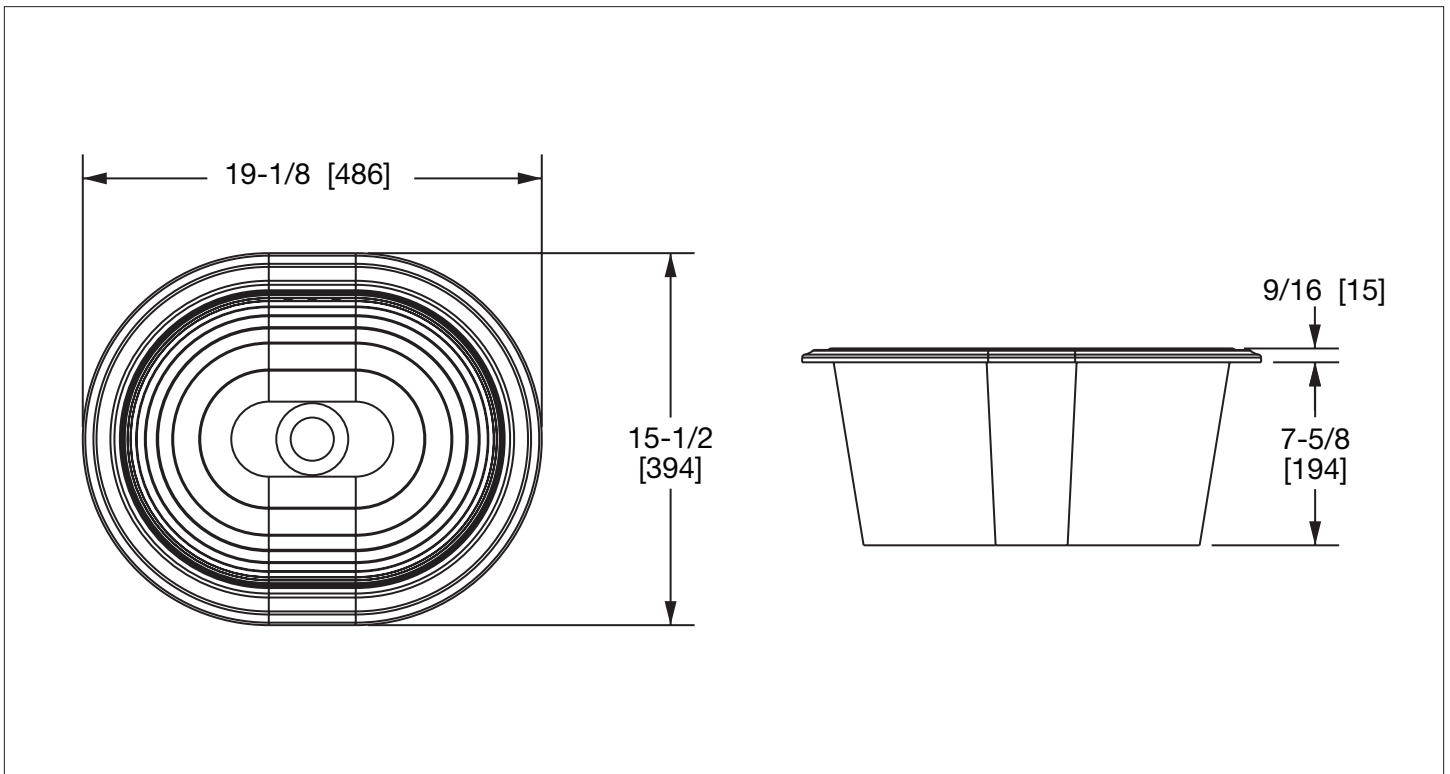

The measurements shown are for reference only. Products and specifications shown are subject to change without notice.

Rev A