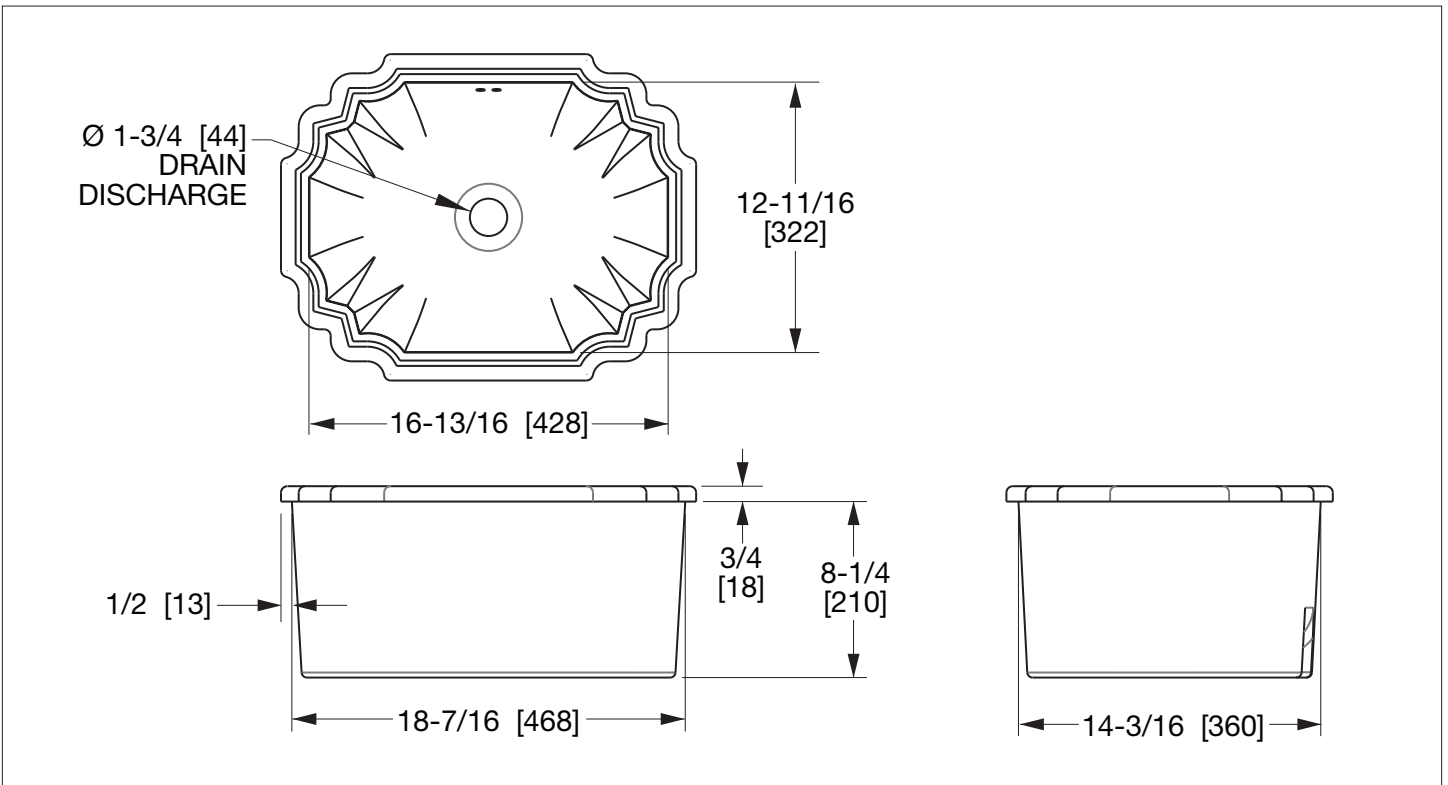

The measurements shown are for reference only. Products and specifications shown are subject to change without notice.

Rev D