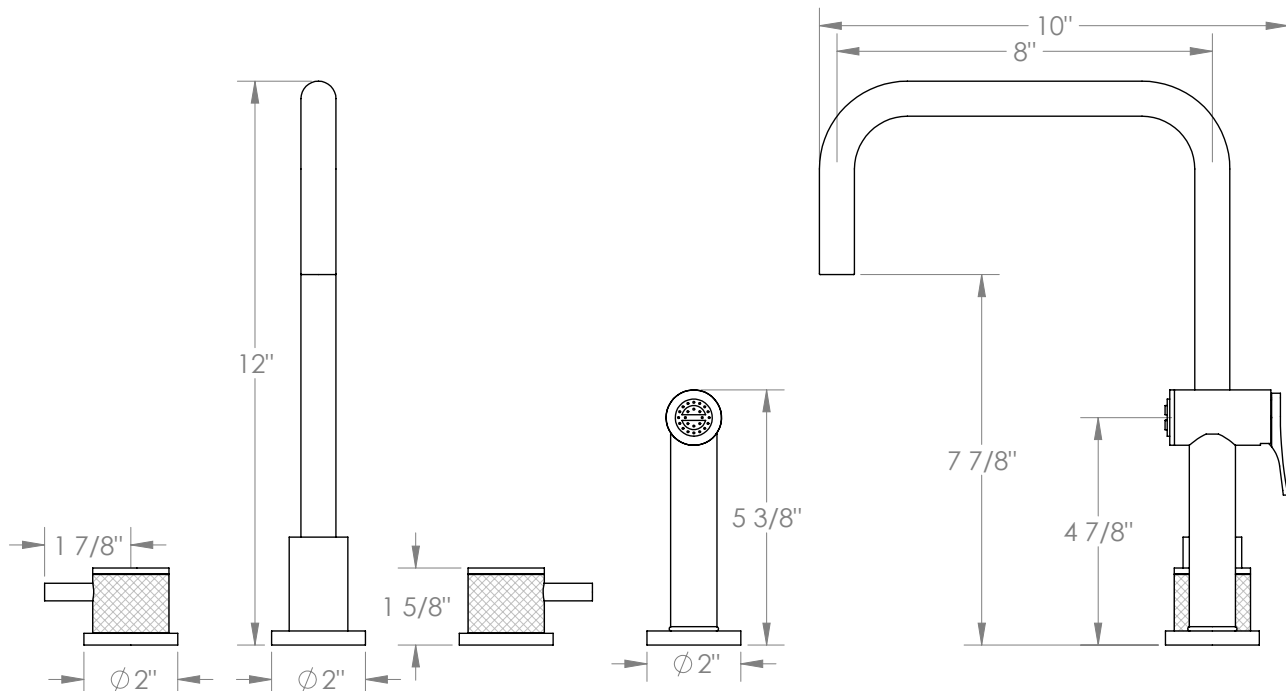

WATERMARK

BROOKLYN, NEW YORK

Titanium 22-7.1-TIC

Deck Mounted, Two Handle Faucet with Side Spray

- Side Spray Hose Length: 50" (Final Length May Vary)
- Fits Deck Up To 1-3/4" Thick
- Recommended Mounting Hole: 1-3/8"
- All Lead-Free Brass Construction
- Flow Rate: 1.75 GPM
- 1/4 Turn Ceramic Cartridge
- 360° Rotating Spout
- Professional Installation Required

Available in all finishes shown on the [Watermark Designs website](#)

Meets the applicable requirements of ASME A112.18.1-2005/CSA B125.1-05, entitled "Plumbing Supply Fittings".

Watermark Designs reserves the right to make revisions without notice to produce specifications. All product dimensions are nominal.