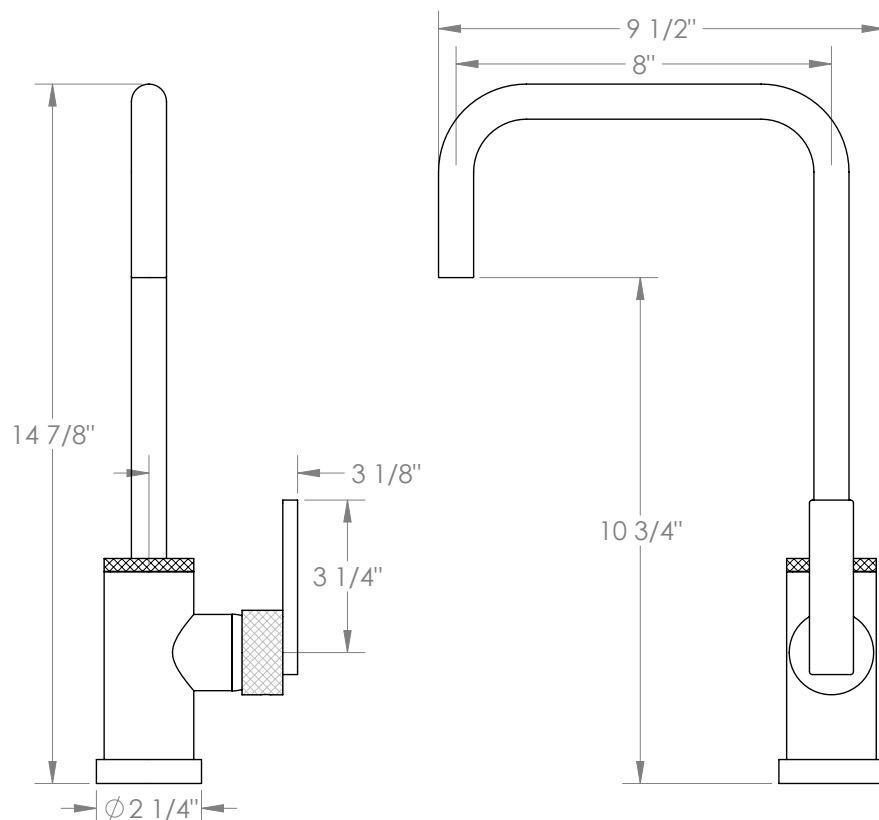

## Rainey 70-7.3-RNK8

Deck Mounted, Monoblock Kitchen Faucet

- Fits Deck Up To 1-1/2" Thick
- Recommended Mounting Hole: 1-3/8"
- All Lead-Free Brass Construction
- Flow Rate: 1.75 GPM
- Ceramic Mixing Cartridge
- 360° Rotating Spout
- Professional Installation Required

Available in all finishes shown on the [Watermark Designs website](#)

Meets the applicable requirements of ASME A112.18.1-2005/CSA B125.1-05, entitled "Plumbing Supply Fittings".

Watermark Designs reserves the right to make revisions without notice to produce specifications. All product dimensions are nominal.