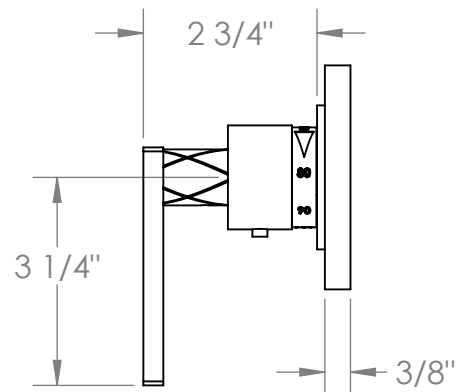

71-T15-LLD4

Wall Mounted Thermostatic Shower Trim

For use with SS-TH50 miniature thermostatic rough

Meets the applicable requirements of ASME A112.18.1-2005/CSA B125.1-05, entitled "Plumbing Supply Fittings"