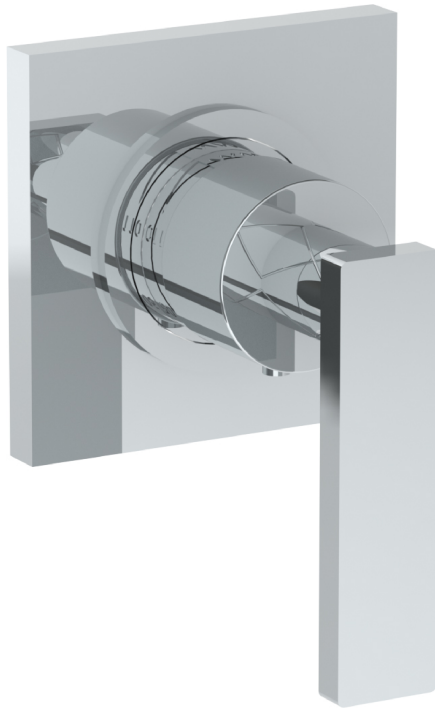

71-T15-LLD4

Wall Mounted Thermostatic Shower Trim

For use with SS-TH50 miniature thermostatic rough

Meets the applicable requirements of ASME A112.18.1-2005/CSA B125.1-05, entitled "Plumbing Supply Fittings"